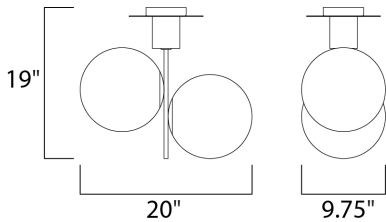

**MEASUREMENTS**

DIMENSION : 20" L x 9.75" W x 19" H  
 CANOPY : 6.29" W x 1" H x 6.29" L  
 HANGING WEIGHT : 8.8 lb

**LAMPING**

INPUT VOLTAGE : 120V  
 BULB : 2 x 60W Incandescent E26 Medium , 120W Total  
 BULB INCLUDED : (Not Included)  
 DIMMABLE : Yes